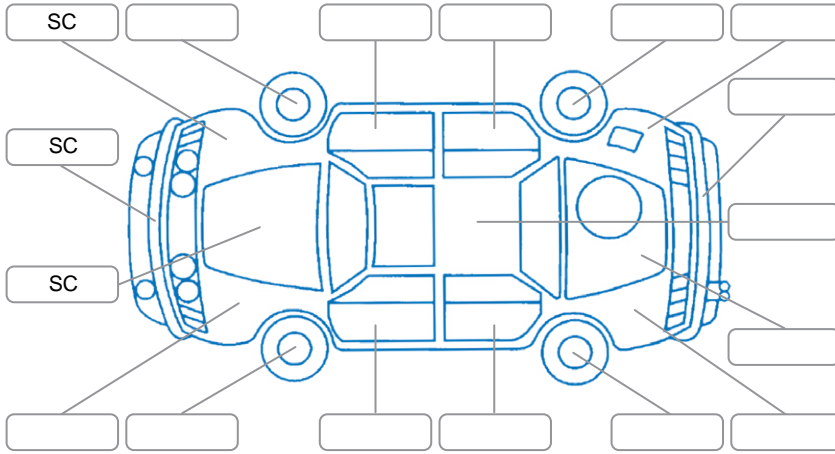

Key

S = Scratch R = Rust C = Crack * = Decals W = Significant scuffs
 D = Dent PT = Paint defect P = Pin dent SC = Stone Chips

Note: some defects and blemishes may not be displayed in the diagram

Body Inspection Comments

Conditions During Body Inspection: Dry

Under Carriage and Under Bonnet Inspection Comments

Interior Comments

Seats:	Good
Carpets:	Good
Panels:	Good
Dashboard:	Good

General Comments

Road Conditions During Test Drive	Dry	
Engine Timing Mechanism	Timing Chain	
Evidence of Cam Belt Replacement	<input type="checkbox"/> Yes <input type="checkbox"/> No	Kms
Inspected by:	Greg Morgan	
Published by:	Francois Kleyn	
Inspection Date:	04 May 2026	