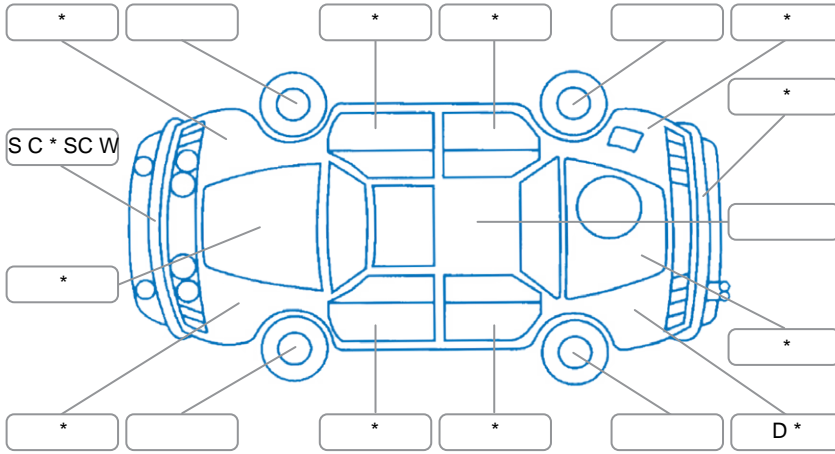

Report ID:	25,869,340	Version:	1
Created:	30 Apr 2026		

Make:	Holden	Model:	Commodore
Body Style:	Sedan	Year:	2017
Rego No.:	KZF943	Rego Expiry:	23 Oct 2026
WoF Expiry:	18 Nov 2026	Odometer:	187,390 Kms
Good No.:	25869340	VIN:	6G1FA5E52HL325621
Next Service:	unknown	Service History:	No

Key

S = Scratch R = Rust C = Crack * = Decals W = Significant scuffs
 D = Dent PT = Paint defect P = Pin dent SC = Stone Chips

Note: some defects and blemishes may not be displayed in the diagram

Body Inspection Comments

Aerial holes in roof
 Windscreen cracks

Conditions During Body Inspection Dry

Under Carriage and Under Bonnet Inspection Comments

Interior Comments

Seats:	Good
Carpets:	Good
Panels:	drivers door seal worn,
Dashboard:	trim missing, screw holes