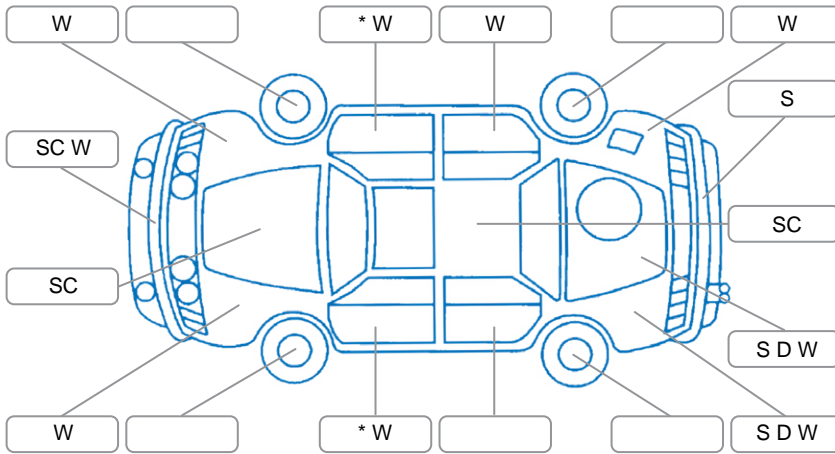

Report ID:	25,869,338	Version:	1
Created:	30 Apr 2026		

Make:	Nissan	Model:	Navara
Body Style:	Utility	Year:	2022
Rego No.:	NYZ389	Rego Expiry:	08 Nov 2026
WoF Expiry:	28 Feb 2027	Odometer:	139,010 Kms
Good No.:	25869338	VIN:	MNTCBND23A0014571
Next Service:	148000	Service History:	Yes

Key
 S = Scratch R = Rust C = Crack * = Decals W = Significant scuffs
 D = Dent PT = Paint defect P = Pin dent SC = Stone Chips

Note: some defects and blemishes may not be displayed in the diagram

Body Inspection Comments

Windscreen cracks
 Right tail light cracked

Conditions During Body Inspection Dry

Under Carriage and Under Bonnet Inspection Comments

Partial service records only
 Front diff and transfer case oil leaks
 Right front outer cv boot split
 Left front tyre worn outer edge