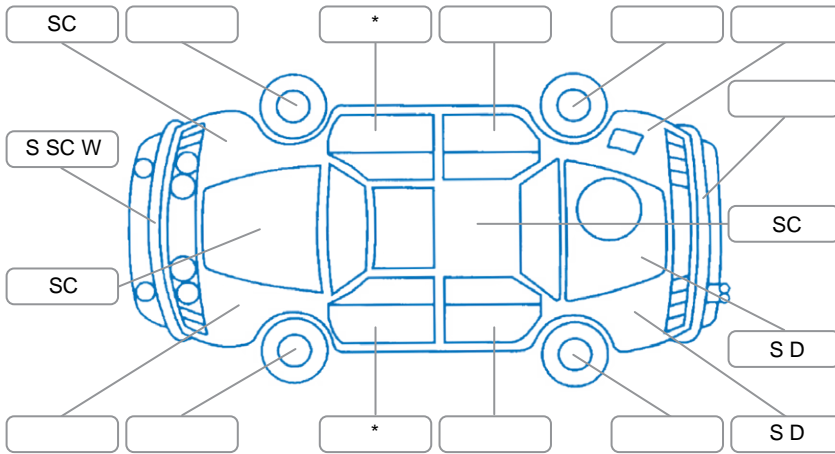

Report ID:	25,869,329	Version:	1
Created:	01 May 2026		

Make:	Ford	Model:	Ranger
Body Style:	Utility	Year:	2022
Rego No.:	NZE976	Rego Expiry:	26 Jul 2026
WoF Expiry:	27 Jan 2027	Odometer:	196,683 Kms
Good No.:	25869329	VIN:	MNAUMFF50MW187637
Next Service:	210000	Service History:	Yes

Key
 S = Scratch R = Rust C = Crack * = Decals W = Significant scuffs
 D = Dent PT = Paint defect P = Pin dent SC = Stone Chips

Note: some defects and blemishes may not be displayed in the diagram

Body Inspection Comments

Chips and small crack in screen

Conditions During Body Inspection

Dry

Under Carriage and Under Bonnet Inspection Comments

Front pads getting low

Interior Comments

Seats:	stains
Carpets:	Good
Panels:	Good
Dashboard:	screw holes