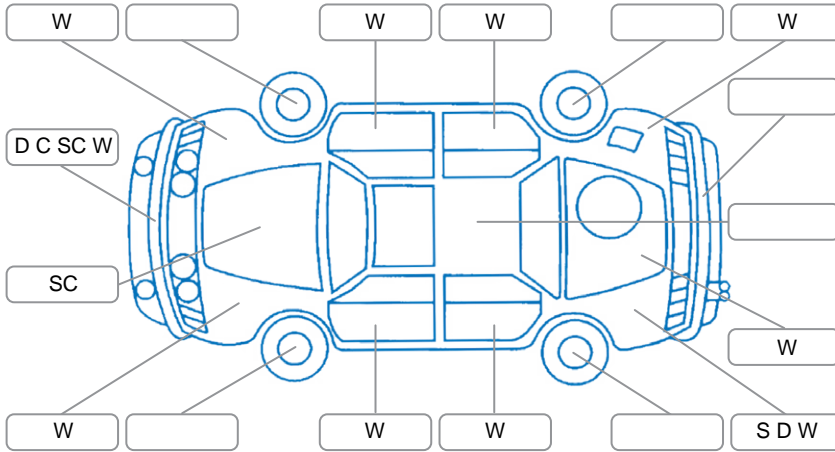

Report ID:	25,869,291	Version:	1
Created:	21 Apr 2026		

Make:	Ford	Model:	Ranger
Body Style:	Utility	Year:	2019
Rego No.:	MGE642	Rego Expiry:	31 Dec 2025
WoF Expiry:	18 Dec 2025	Odometer:	181,562 Kms
Good No.:	25869291	VIN:	MPBUMFF50KX227868
Next Service:	unknown	Service History:	No

Key

S = Scratch R = Rust C = Crack * = Decals W = Significant scuffs
 D = Dent PT = Paint defect P = Pin dent SC = Stone Chips

Note: some defects and blemishes may not be displayed in the diagram

Body Inspection Comments

Tools missing

Conditions During Body Inspection

Dry

Under Carriage and Under Bonnet Inspection Comments

Radiator cap not removable
 Engine oil overfull
 Front pads worn

Interior Comments

Seats:	stains, drivers seat worn
Carpets:	Good
Panels:	Good
Dashboard:	Good