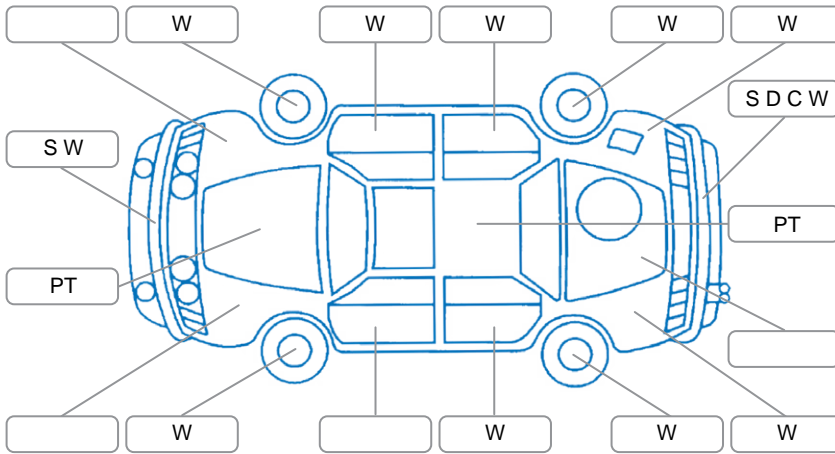

Report ID:	25,869,258	Version:	1
Created:	09 Apr 2026		

Make:	Subaru	Model:	Legacy
Body Style:	Wagon	Year:	2010
Rego No.:	PER986	Rego Expiry:	31 Jan 2027
WoF Expiry:	14 Mar 2026	Odometer:	113,784 Kms
Good No.:	25869258	VIN:	7AT0GF0BX21017500
Next Service:	99197	Service History:	No

Key

S = Scratch R = Rust C = Crack * = Decals W = Significant scuffs
 D = Dent PT = Paint defect P = Pin dent SC = Stone Chips

Note: some defects and blemishes may not be displayed in the diagram

Body Inspection Comments

- Left front tyre sidewall damage
- Repeater lens cracked
- Wiper blades worn
- Broken screen

Conditions During Body Inspection: Wet

Under Carriage and Under Bonnet Inspection Comments

Interior Comments

Seats:	Good
Carpets:	Good
Panels:	Good
Dashboard:	Good