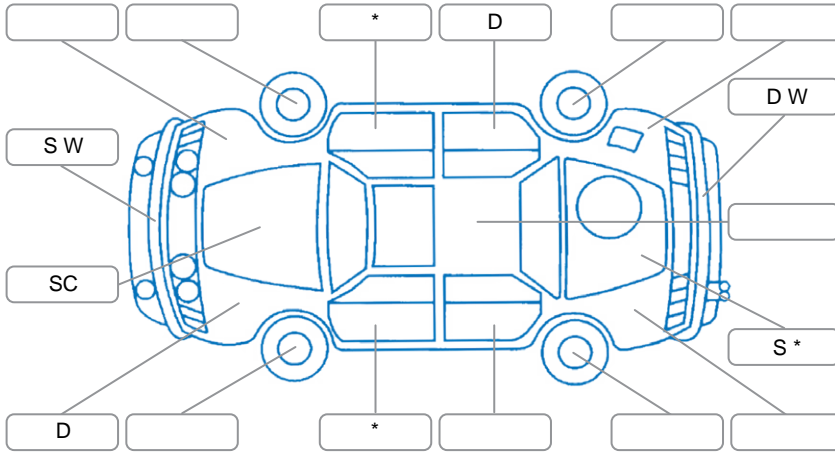

Report ID:	25,869,243	Version:	1
Created:	08 Apr 2026		

Make:	Toyota	Model:	Hilux
Body Style:	Utility	Year:	2013
Rego No.:	GYB691	Rego Expiry:	24 Sep 2026
WoF Expiry:	31 Jul 2026	Odometer:	287,565 Kms
Good No.:	25869243	VIN:	MR0EZ12G404157147
Next Service:	295000	Service History:	No

Key

S = Scratch R = Rust C = Crack * = Decals W = Significant scuffs
 D = Dent PT = Paint defect P = Pin dent SC = Stone Chips

Note: some defects and blemishes may not be displayed in the diagram

Body Inspection Comments