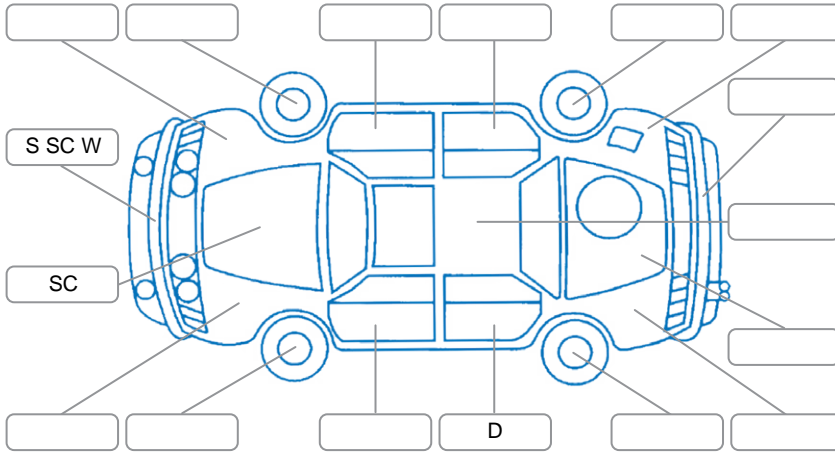

Report ID:	25,869,166	Version:	1
Created:	01 Apr 2026		

Make:	Toyota	Model:	Rav4
Body Style:	SUV	Year:	2022
Rego No.:	PFB911	Rego Expiry:	30 Jun 2026
WoF Expiry:	19 Mar 2027	Odometer:	143,454 Kms
Good No.:	25869166	VIN:	JTMBW3FV30D141021
Next Service:	148000	Service History:	Yes

Key

S = Scratch R = Rust C = Crack * = Decals W = Significant scuffs
 D = Dent PT = Paint defect P = Pin dent SC = Stone Chips

Note: some defects and blemishes may not be displayed in the diagram

Body Inspection Comments