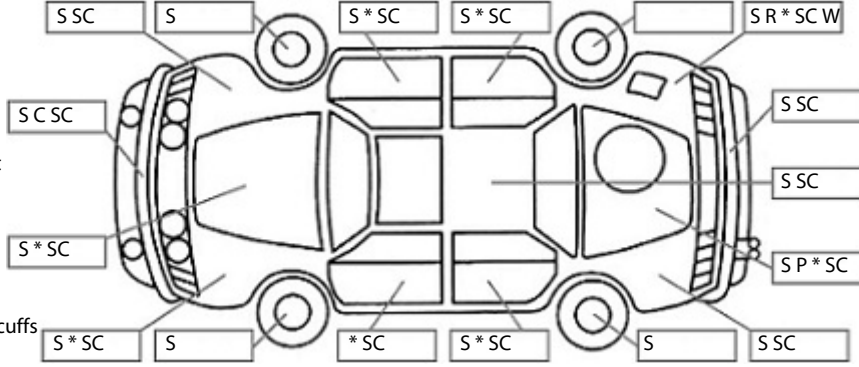

Key:

- S = scratch
- D = dent
- R = rust
- PT = paint defect
- C = crack
- P = pin dent
- * = decals
- SC = stone chips
- W = significant scuffs

Body Inspection Comments

Note: some defects & blemishes may not be displayed in the diagram

Front lower lip broken and hanging/gas flap misaligned/rr quarter scuff dented/rear door lock inner plastic trim broken/charger included

Conditions During Body Inspection: Dry

Under Carriage & Under Bonnet Inspection Comments