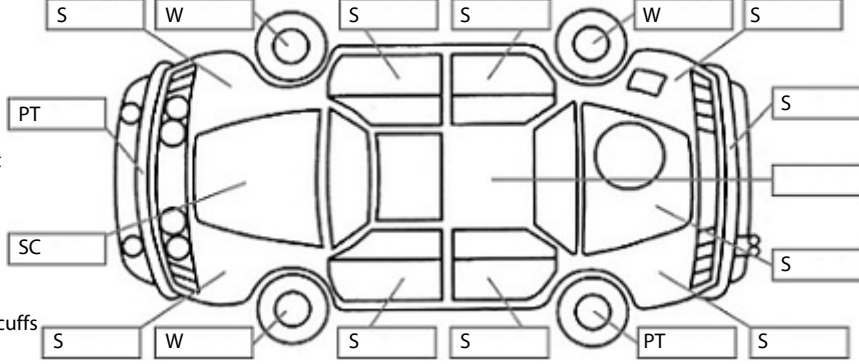

Make: Honda	Model: Accord	Body Style: Sedan
Year: 2009	Registration: NRP192	Reg Expiry: 28 Dec 2024
WoF Expiry: 15 Jul 2025	Odometer: 164,294 Kms	Good No: 25741433
VIN: 7AT08G13X20002676	Next Service: 116218km	Service History: Yes

Key:

- S = scratch
- D = dent
- R = rust
- PT = paint defect
- C = crack
- P = pin dent
- * = decals
- SC = stone chips
- W = significant scuffs

Body Inspection Comments

Right parking light lens cracked

Note: some defects & blemishes may not be displayed in the diagram

Road Conditions During Test Drive: Wet

Engine Timing Mechanism: Timing Chain
Evidence of Cam Belt Replacement: Not Applicable Kms:

	Pass	Fail	N/A
Engine			
Oil level	✓		
Smoke & fumes	✓		
Performance	✓		
Noise	✓		
Cooling System			
Coolant condition	✓		
Performance	✓		
Radiator / Hoses (visual)	✓		
Transmission			
Operation	✓		
Noise	✓		
Clutch			✓
CV joints	✓		
Wheel bearings	✓		
Brakes			
Performance	✓		
Hand Brake		✓	
Tyres (lowest observed tread depth of tyres)			
Left front	8	mm	
Right front	8	mm	
Left rear	8	mm	
Right rear	8	mm	
Spare		No	
Suspension			
Suspension performance	✓		
Steering performance	✓		
Shock absorbers	✓		
Air Conditioning / Heater			
Operation	✓		
Electrical / Accessories			
Head lights	✓		
Tail lights	✓		
Indicators	✓		
Dashboard warning lights	✓		
Wipers (front & rear)	✓		
Window winder FL	✓		
Window winder FR	✓		
Window winder RL	✓		
Window winder RR	✓		
Rear view mirrors	✓		
Radio (basic test only)	✓		
CD (basic test only)	✓		
Number of keys	1		
Central locking	✓		
Remote locking	✓		
Sat. Nav. (basic test only)			✓
Reversing camera	✓		