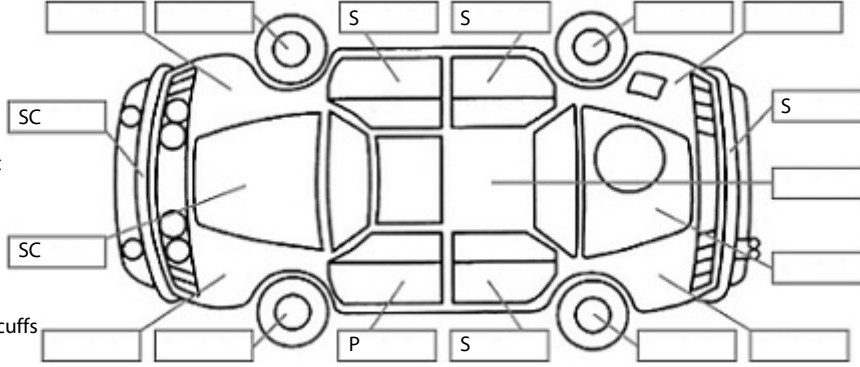

Key:

- S = scratch
- D = dent
- R = rust
- PT = paint defect
- C = crack
- P = pin dent
- * = decals
- SC = stone chips
- W = significant scuffs

Body Inspection Comments

Note: some defects & blemishes may not be displayed in the diagram

Engine Timing Mechanism: Timing Chain
Evidence of Cam Belt Replacement: Not Applicable Kms:

	Pass	Fail	N/A
Engine			
Oil level	✓		
Smoke & fumes	✓		
Performance	✓		
Noise	✓		
Cooling System			
Coolant condition	✓		
Performance	✓		
Radiator / Hoses (visual)	✓		
Transmission			
Operation	✓		
Noise	✓		
Clutch			✓
CV joints	✓		
Wheel bearings	✓		
Brakes			
Performance	✓		
Hand Brake	✓		
Tyres (lowest observed tread depth of tyres)			
Left front	6	mm	
Right front	6	mm	
Left rear	4.0	mm	
Right rear	3.0	mm	
Spare	N/A		
Suspension			
Suspension performance	✓		
Steering performance	✓		
Shock absorbers	✓		
Air Conditioning / Heater			
Operation	✓		
Electrical / Accessories			
Head lights	✓		
Tail lights	✓		
Indicators	✓		
Dashboard warning lights	✓		
Wipers (front & rear)	✓		
Window winder FL	✓		
Window winder FR	✓		
Window winder RL	✓		
Window winder RR	✓		
Rear view mirrors	✓		
Radio (basic test only)	✓		
CD (basic test only)	✓		
Number of keys	2		
Central locking	✓		
Remote locking	✓		
Sat. Nav. (basic test only)			✓
Reversing camera	✓		