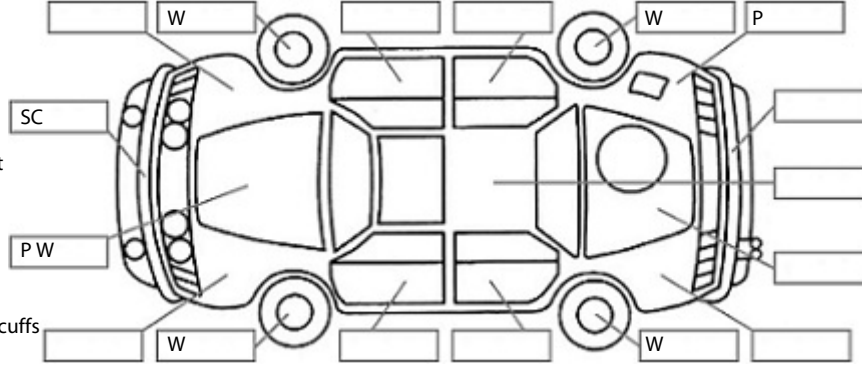

Key:

- S = scratch
- D = dent
- R = rust
- PT = paint defect
- C = crack
- P = pin dent
- * = decals
- SC = stone chips
- W = significant scuffs

Body Inspection Comments

Note: some defects & blemishes may not be displayed in the diagram

Engine Timing Mechanism: Timing Chain
Evidence of Cam Belt Replacement: Not Applicable Kms:

	Pass	Fail	N/A
Engine			
Oil level	✓		
Smoke & fumes	✓		
Performance	✓		
Noise	✓		
Cooling System			
Coolant condition	✓		
Performance	✓		
Radiator / Hoses (visual)	✓		
Transmission			
Operation	✓		
Noise	✓		
Clutch			✓
CV joints	✓		
Wheel bearings	✓		
Brakes			
Performance	✓		
Hand Brake	✓		
Tyres (lowest observed tread depth of tyres)			
Left front	2.5	mm	
Right front	3	mm	
Left rear	5.5	mm	
Right rear	6	mm	
Spare	Yes		
Suspension			
Suspension performance	✓		
Steering performance	✓		
Shock absorbers	✓		
Air Conditioning / Heater			
Operation	✓		
Electrical / Accessories			
Head lights	✓		
Tail lights	✓		
Indicators	✓		
Dashboard warning lights	✓		
Wipers (front & rear)	✓		
Window winder FL	✓		
Window winder FR	✓		
Window winder RL	✓		
Window winder RR	✓		
Rear view mirrors	✓		
Radio (basic test only)	✓		
CD (basic test only)			✓
Number of keys	2		
Central locking	✓		
Remote locking	✓		
Sat. Nav. (basic test only)			✓
Reversing camera	✓		