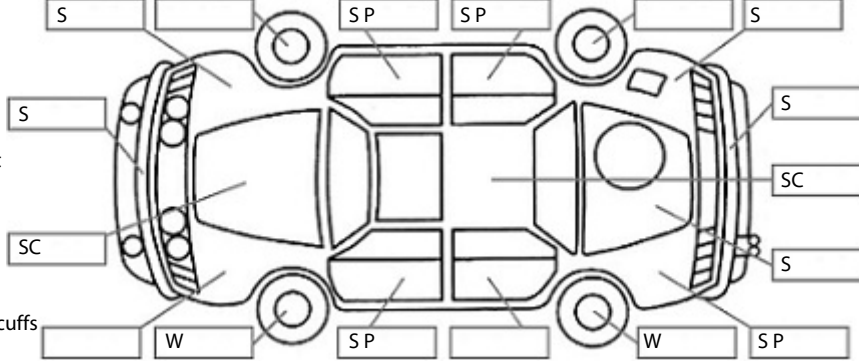

<b>Make:</b> Honda	<b>Model:</b> Vezel	<b>Body Style:</b> Hatchback
<b>Year:</b> 2014	<b>Registration:</b> PBE436	<b>Reg Expiry:</b> 10 Feb 2024
<b>WoF Expiry:</b> 27 Jun 2025	<b>Odometer:</b> 87,695 Kms	<b>Good No:</b> 25541420
<b>VIN:</b> 7AT08GDHX2102349C	<b>Next Service:</b> 97600	<b>Service History:</b> No

**Key:**

- S = scratch
- D = dent
- R = rust
- PT = paint defect
- C = crack
- P = pin dent
- \* = decals
- SC = stone chips
- W = significant scuffs

Body Inspection Comments

Note: some defects & blemishes may not be displayed in the diagram

Engine Timing Mechanism: Timing Chain  
Evidence of Cam Belt Replacement: Not Applicable Kms:

	Pass	Fail	N/A
<b>Engine</b>			
Oil level	✓		
Smoke & fumes	✓		
Performance	✓		
Noise	✓		
<b>Cooling System</b>			
Coolant condition	✓		
Performance	✓		
Radiator / Hoses (visual)	✓		
<b>Transmission</b>			
Operation	✓		
Noise	✓		
Clutch			✓
CV joints	✓		
Wheel bearings	✓		
<b>Brakes</b>			
Performance	✓		
Hand Brake	✓		
<b>Tyres</b> (lowest observed tread depth of tyres)			
Left front	7.0	mm	
Right front	7.0	mm	
Left rear	7.0	mm	
Right rear	7.0	mm	
Spare		N/A	
<b>Suspension</b>			
Suspension performance	✓		
Steering performance	✓		
Shock absorbers	✓		
<b>Air Conditioning / Heater</b>			
Operation	✓		
<b>Electrical / Accessories</b>			
Head lights	✓		
Tail lights	✓		
Indicators	✓		
Dashboard warning lights	✓		
Wipers (front & rear)	✓		
Window winder FL	✓		
Window winder FR	✓		
Window winder RL	✓		
Window winder RR	✓		
Rear view mirrors	✓		
Radio (basic test only)	✓		
CD (basic test only)			✓
Number of keys	2		
Central locking	✓		
Remote locking	✓		
Sat. Nav. (basic test only)			✓
Reversing camera	✓		