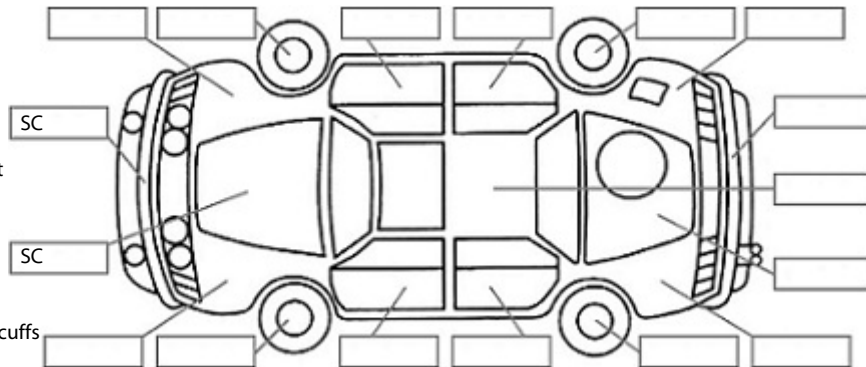

**Key:**

- S = scratch
- D = dent
- R = rust
- PT = paint defect
- C = crack
- P = pin dent
- \* = decals
- SC = stone chips
- W = significant scuffs

**Body Inspection Comments**

Rear windows are tinted

Note: some defects & blemishes may not be displayed in the diagram

Engine Timing Mechanism: Timing Chain  
 Evidence of Cam Belt Replacement: Not Applicable Kms:

	Pass	Fail	N/A
<b>Engine</b>			
Oil level	✓		
Smoke & fumes	✓		
Performance	✓		
Noise	✓		
<b>Cooling System</b>			
Coolant condition	✓		
Performance	✓		
Radiator / Hoses (visual)	✓		
<b>Transmission</b>			
Operation	✓		
Noise	✓		
Clutch	✓		
CV joints	✓		
Wheel bearings	✓		
<b>Brakes</b>			
Performance	✓		
Hand Brake	✓		
<b>Tyres</b> (lowest observed tread depth of tyres)			
Left front	5.0	mm	
Right front	5.0	mm	
Left rear	5.0	mm	
Right rear	5.0	mm	
Spare	Yes		
<b>Suspension</b>			
Suspension performance	✓		
Steering performance	✓		
Shock absorbers	✓		
<b>Air Conditioning / Heater</b>			
Operation	✓		
<b>Electrical / Accessories</b>			
Head lights	✓		
Tail lights	✓		
Indicators	✓		
Dashboard warning lights	✓		
Wipers (front & rear)	✓		
Window winder FL	✓		
Window winder FR	✓		
Window winder RL			✓
Window winder RR			✓
Rear view mirrors	✓		
Radio (basic test only)	✓		
CD (basic test only)			✓
Number of keys	1		
Central locking	✓		
Remote locking	✓		
Sat. Nav. (basic test only)			✓
Reversing camera	✓		