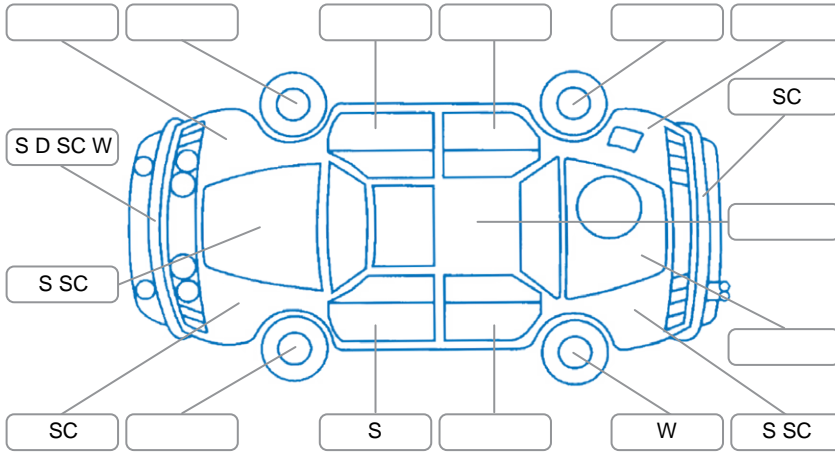

Report ID:	25,023,840	Version:	1
Created:	03 Jul 2026		

Make:	BMW	Model:	5 Series
Body Style:	SUV	Year:	2013
Rego No.:	RTW33	Rego Expiry:	
WoF Expiry:	11 Jan 2023	Odometer:	89,267 Kms
Good No.:	25023840	VIN:	WBAMU72010C300492
Next Service:	92,800km	Service History:	No

Key

S = Scratch R = Rust C = Crack * = Decals W = Significant scuffs
D = Dent PT = Paint defect P = Pin dent SC = Stone Chips

Note: some defects and blemishes may not be displayed in the diagram

Body Inspection Comments