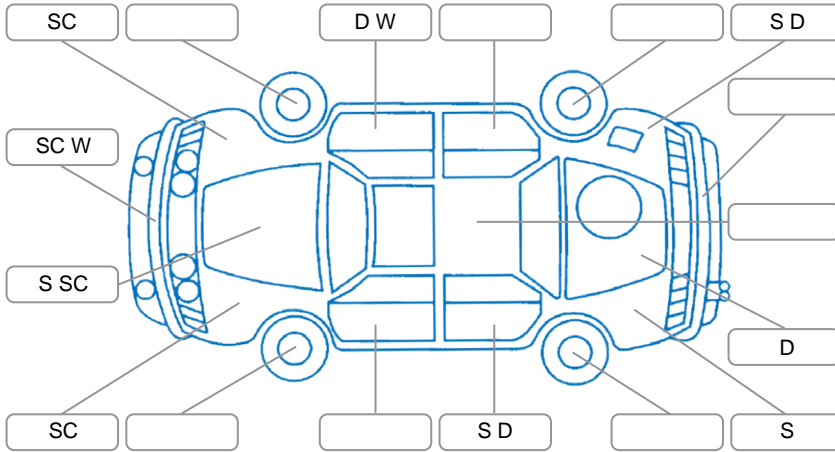

Report ID:	25,023,829	Version:	1
Created:	12 Jun 2026		

Make:	Ford	Model:	Ranger
Body Style:	Utility	Year:	2020
Rego No.:	NEN481	Rego Expiry:	02 Dec 2026
WoF Expiry:	18 Dec 2026	Odometer:	128,264 Kms
Good No.:	25023829	VIN:	MPBUMFF50LX309941
Next Service:	142,200km	Service History:	Yes

**Key**

S = Scratch    R = Rust    C = Crack    \* = Decals    W = Significant scuffs  
 D = Dent    PT = Paint defect    P = Pin dent    SC = Stone Chips

Note: some defects and blemishes may not be displayed in the diagram