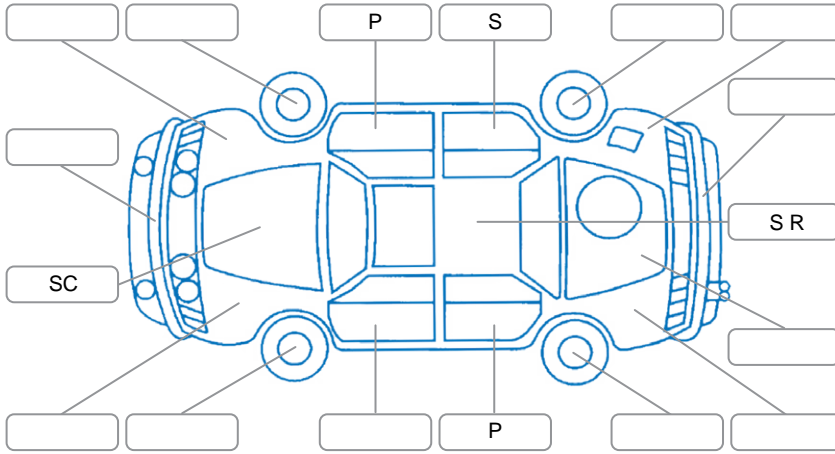

Report ID:	25,023,789	Version:	2
Created:	16 Jun 2026		

Make:	Ford	Model:	Ranger
Body Style:	Utility	Year:	2024
Rego No.:	QYA963	Rego Expiry:	06 Nov 2026
WoF Expiry:	11 Oct 2027	Odometer:	30,728 Kms
Good No.:	25023789	VIN:	MPBCMFE10RX624412
Next Service:	45000	Service History:	Yes

**Key**

S = Scratch    R = Rust    C = Crack    \* = Decals    W = Significant scuffs  
 D = Dent    PT = Paint defect    P = Pin dent    SC = Stone Chips

Note: some defects and blemishes may not be displayed in the diagram