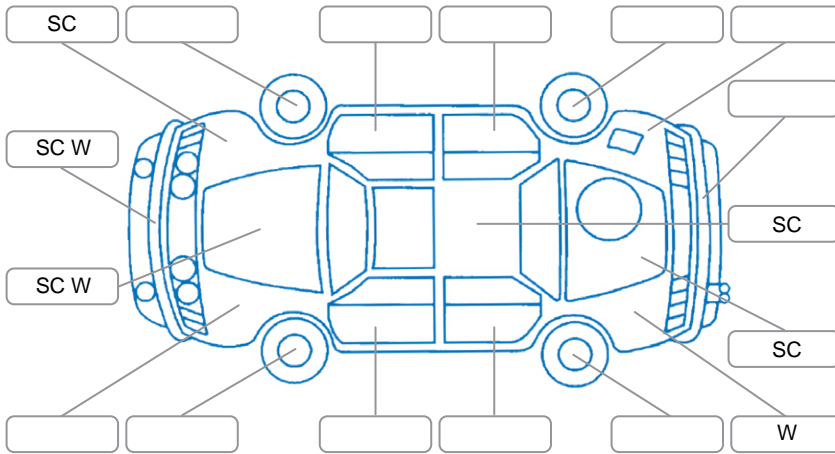

Report ID:	25,023,770	Version:	1
Created:	06 May 2026		

Make:	Ford	Model:	Ranger
Body Style:	Utility	Year:	2023
Rego No.:	PTT119	Rego Expiry:	21 Mar 2027
WoF Expiry:	22 Mar 2027	Odometer:	120,798 Kms
Good No.:	25023770	VIN:	MNACMFF60NW257495
Next Service:	120,000km	Service History:	No

Key
 S = Scratch R = Rust C = Crack * = Decals W = Significant scuffs
 D = Dent PT = Paint defect P = Pin dent SC = Stone Chips

Note: some defects and blemishes may not be displayed in the diagram

Body Inspection Comments

Windscreen stone chips

Conditions During Body Inspection

Dry

Under Carriage and Under Bonnet Inspection Comments

Engine oil leak
 4 wheel drive

Interior Comments

Seats:	Good
Carpets:	Good
Panels:	Good
Dashboard:	Good