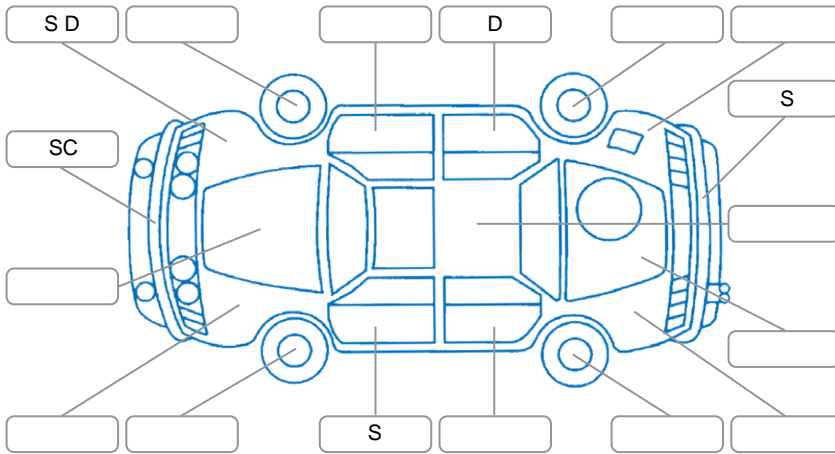

Report ID:	25,023,743	Version:	2
Created:	10 Apr 2026		

Make:	Hyundai	Model:	Kona
Body Style:	SUV	Year:	2023
Rego No.:	PTD414	Rego Expiry:	21 Aug 2026
WoF Expiry:	22 Feb 2027	Odometer:	24,392 Kms
Good No.:	25023743	VIN:	KMHK281GUPU174541
Next Service:	33200	Service History:	Yes

Key

S = Scratch R = Rust C = Crack * = Decals W = Significant scuffs
 D = Dent PT = Paint defect P = Pin dent SC = Stone Chips

Note: some defects and blemishes may not be displayed in the diagram

Body Inspection Comments

Conditions During Body Inspection: Dry

Under Carriage and Under Bonnet Inspection Comments

2Wheel drive.

Interior Comments

Seats:	Good
Carpets:	Good
Panels:	Good
Dashboard:	Good

General Comments

Road Conditions During Test Drive	Dry	
Engine Timing Mechanism	Unknown	
Evidence of Cam Belt Replacement	<input type="checkbox"/> Yes <input type="checkbox"/> No	Kms
Inspected by:	Rajesh Mayan	
Published by:	Rajesh Mayan	
Inspection Date:	10 Apr 2026	