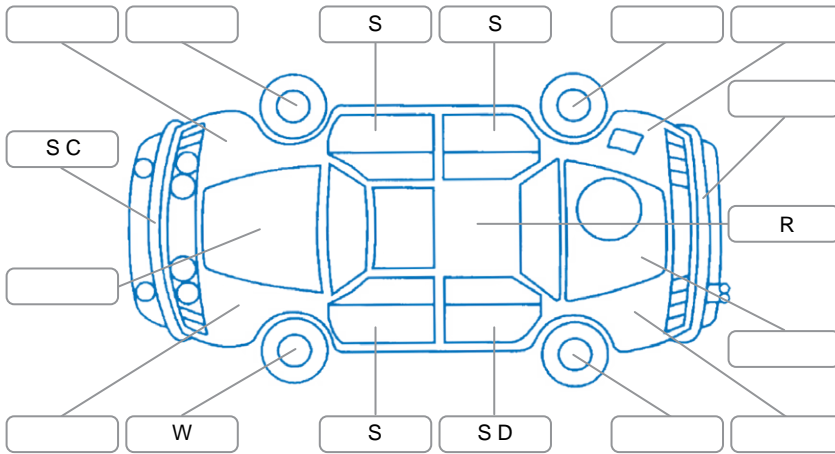

Report ID:	25,023,715	Version:	1
Created:	08 Apr 2026		

Make:	Toyota	Model:	Corolla Cross
Body Style:	SUV	Year:	2023
Rego No.:	QEP706	Rego Expiry:	24 Sep 2026
WoF Expiry:	08 Aug 2026	Odometer:	98,868 Kms
Good No.:	25023715	VIN:	JTNABAAB80J005067
Next Service:	108,784 kms	Service History:	No

Key
 S = Scratch R = Rust C = Crack * = Decals W = Significant scuffs
 D = Dent PT = Paint defect P = Pin dent SC = Stone Chips

Note: some defects and blemishes may not be displayed in the diagram

Body Inspection Comments