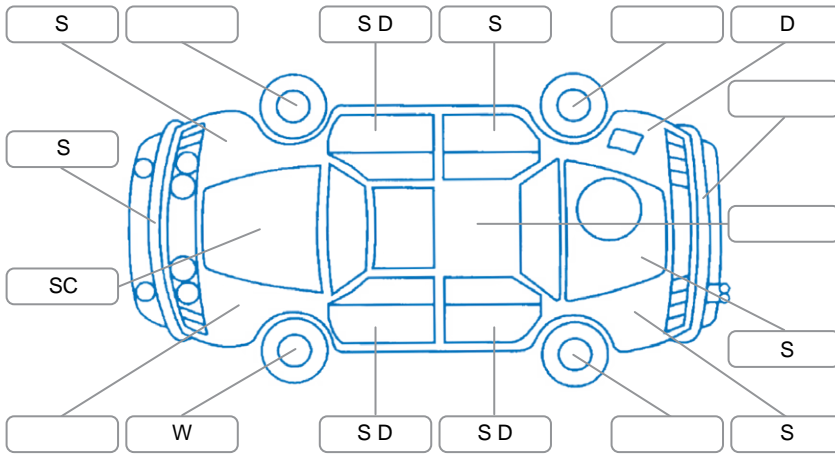

Report ID:	25,023,696	Version:	1
Created:	26 Mar 2026		

Make:	Ford	Model:	Ranger
Body Style:	Utility	Year:	2021
Rego No.:	NYH142	Rego Expiry:	29 May 2026
WoF Expiry:	24 Oct 2026	Odometer:	55,568 Kms
Good No.:	25023696	VIN:	MNAUMFF60MW179878
Next Service:	66,000 kms	Service History:	Yes

### Key

S = Scratch    R = Rust    C = Crack    \* = Decals    W = Significant scuffs  
 D = Dent    PT = Paint defect    P = Pin dent    SC = Stone Chips

Note: some defects and blemishes may not be displayed in the diagram