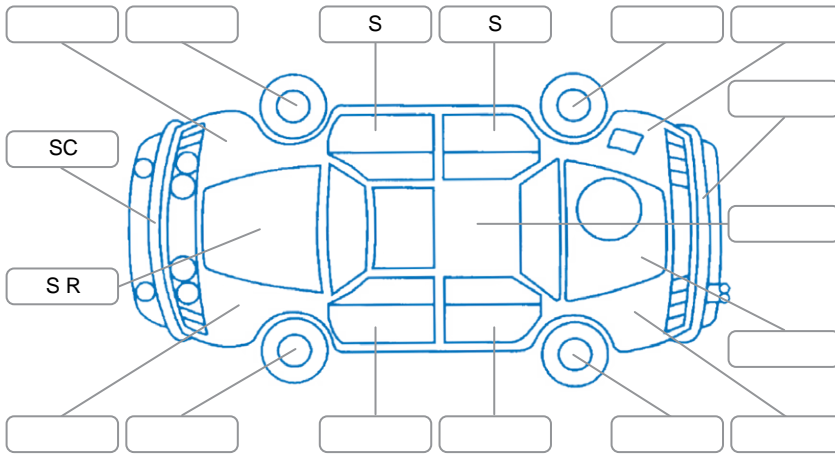

Report ID:	25,023,683	Version:	1
Created:	26 Mar 2026		

Make:	KIA	Model:	Sportage
Body Style:	SUV	Year:	2022
Rego No.:	PAF220	Rego Expiry:	20 Jan 2027
WoF Expiry:	22 Dec 2026	Odometer:	99,628 Kms
Good No.:	25023683	VIN:	KNAPU81CSN7016161
Next Service:	109,563 kms	Service History:	Yes

**Key**  
 S = Scratch    R = Rust    C = Crack    \* = Decals    W = Significant scuffs  
 D = Dent    PT = Paint defect    P = Pin dent    SC = Stone Chips

Note: some defects and blemishes may not be displayed in the diagram