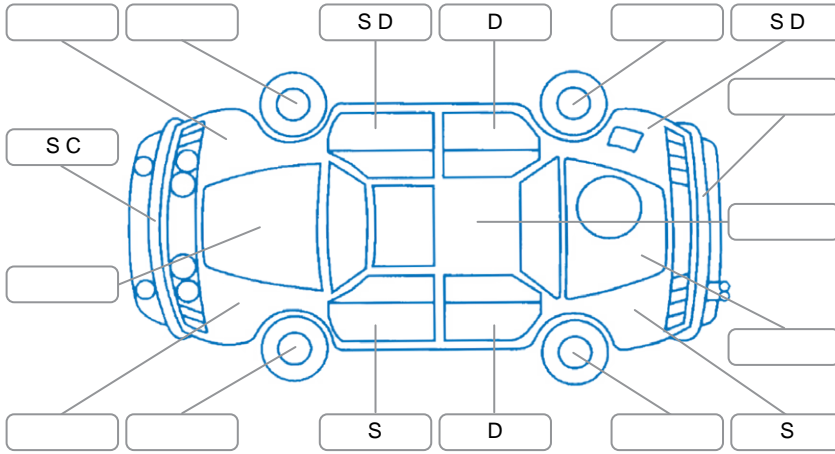

Report ID:	25,023,599	Version:	2
Created:	23 Jun 2026		

Make:	Toyota	Model:	Rav4
Body Style:	SUV	Year:	2021
Rego No.:	NRW405	Rego Expiry:	16 Aug 2026
WoF Expiry:	06 Jul 2027	Odometer:	151,031 Kms
Good No.:	25023599	VIN:	JTMRW3FV30D117896
Next Service:	152000	Service History:	Yes

**Key**

S = Scratch    R = Rust    C = Crack    \* = Decals    W = Significant scuffs  
 D = Dent    PT = Paint defect    P = Pin dent    SC = Stone Chips

Note: some defects and blemishes may not be displayed in the diagram

**Body Inspection Comments**

RF body seal torn.

Conditions During Body Inspection

Dry

**Under Carriage and Under Bonnet Inspection Comments**

4Wheel drive.

**Interior Comments**

Seats:	Good
Carpets:	Good
Panels:	Good
Dashboard:	Good