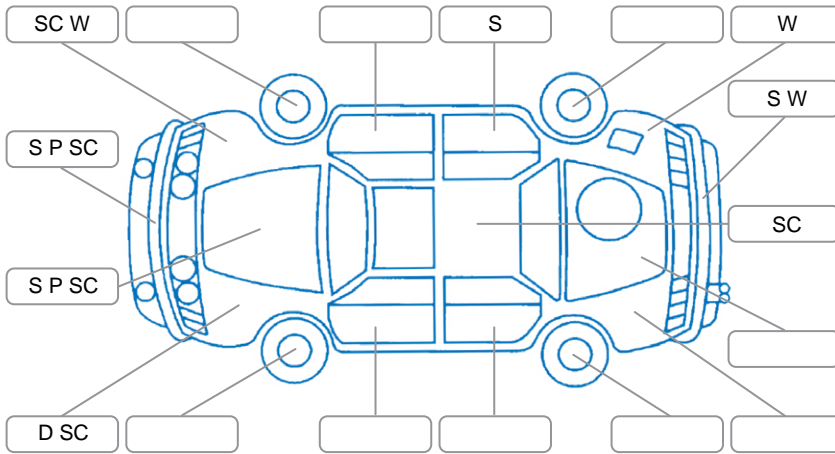

Report ID:	25,023,575	Version:	1
Created:	26 May 2026		

Make:	Ford	Model:	Endura
Body Style:	SUV	Year:	2020
Rego No.:	MTC445	Rego Expiry:	27 Feb 2027
WoF Expiry:	15 Mar 2027	Odometer:	192,544 Kms
Good No.:	25023575	VIN:	2FM5TK5JA6LBA01146
Next Service:	194,855km	Service History:	Yes

Key
 S = Scratch R = Rust C = Crack * = Decals W = Significant scuffs
 D = Dent PT = Paint defect P = Pin dent SC = Stone Chips

Note: some defects and blemishes may not be displayed in the diagram

Body Inspection Comments

Panels: Good

Dashboard: Good

General Comments

Road Conditions During Test Drive

Dry

Engine Timing Mechanism

Timing Chain

Evidence of Cam Belt Replacement