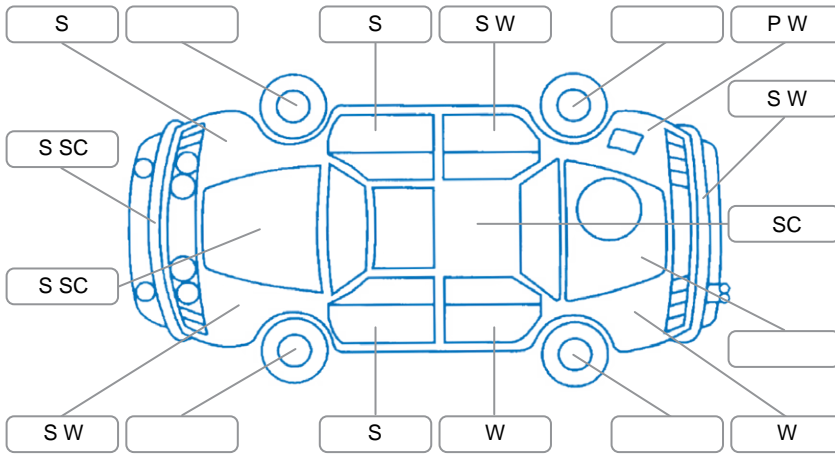

Key
 S = Scratch R = Rust C = Crack * = Decals W = Significant scuffs
 D = Dent PT = Paint defect P = Pin dent SC = Stone Chips

Note: some defects and blemishes may not be displayed in the diagram

Body Inspection Comments

Conditions During Body Inspection: Dry

Under Carriage and Under Bonnet Inspection Comments

Underbody surface rust
 Front wheel drive

Interior Comments

Seats:	Good
Carpets:	Good
Panels:	Good
Dashboard:	Good