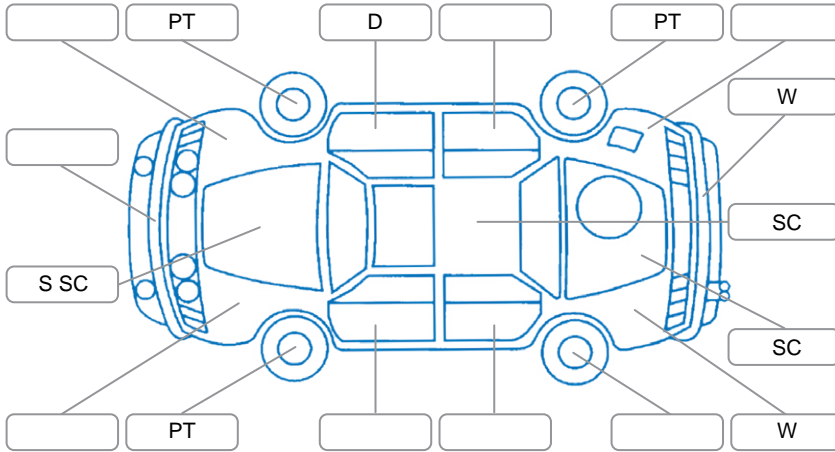

Report ID:	25,023,506	Version:	1
Created:	21 Apr 2026		

Make:	Volkswagen	Model:	Caddy
Body Style:	Van	Year:	2021
Rego No.:	NJW202	Rego Expiry:	16 Jul 2026
WoF Expiry:	23 Jan 2027	Odometer:	35,326 Kms
Good No.:	25023506	VIN:	WV1ZZZ2KZLX150549
Next Service:	?	Service History:	Yes

Key

S = Scratch R = Rust C = Crack * = Decals W = Significant scuffs
 D = Dent PT = Paint defect P = Pin dent SC = Stone Chips

Note: some defects and blemishes may not be displayed in the diagram

Body Inspection Comments

Windscreen stone chips

Conditions During Body Inspection

Dry

Under Carriage and Under Bonnet Inspection Comments

Front wheel drive

Interior Comments

Seats:	Good
Carpets:	Good
Panels:	Good
Dashboard:	Good

General Comments