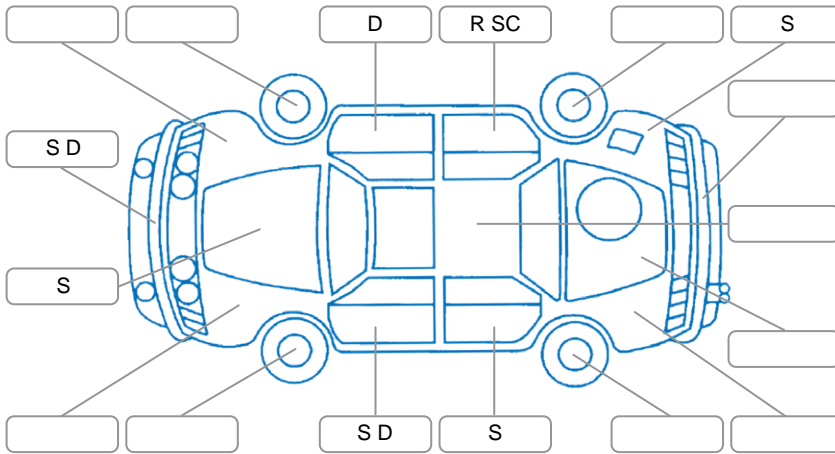

Report ID:	25,023,432	Version:	2
Created:	23 Mar 2026		

Make:	Isuzu	Model:	D-MAX
Body Style:	Utility	Year:	2018
Rego No.:	LTL259	Rego Expiry:	26 Dec 2026
WoF Expiry:	10 Feb 2026	Odometer:	96,660 Kms
Good No.:	25023432	VIN:	MPATFS85JJT011421
Next Service:	107000	Service History:	Yes

Key

S = Scratch R = Rust C = Crack * = Decals W = Significant scuffs
 D = Dent PT = Paint defect P = Pin dent SC = Stone Chips

Note: some defects and blemishes may not be displayed in the diagram

Body Inspection Comments

Conditions During Body Inspection Dry

Under Carriage and Under Bonnet Inspection Comments

4Wheel drive.

Interior Comments

Seats:	Driver side torn.
Carpets:	Average
Panels:	Good
Dashboard:	Good

General Comments