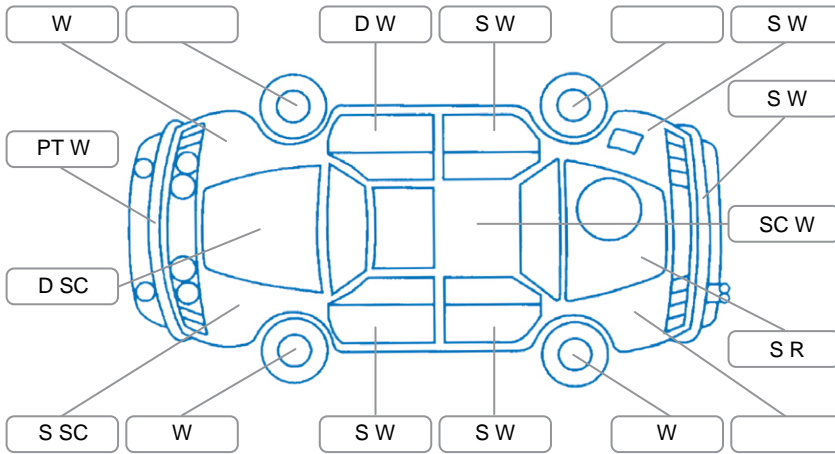

Report ID:	25,023,302	Version:	1
Created:	19 Feb 2026		

Make:	Hyundai	Model:	Getz
Body Style:	Hatchback	Year:	2007
Rego No.:	DWA88	Rego Expiry:	10 Jul 2026
WoF Expiry:	09 May 2026	Odometer:	109,141 Kms
Good No.:	25023302	VIN:	KMHBT51DR7U671013
Next Service:	114,000km	Service History:	Yes

**Key**  
 S = Scratch    R = Rust    C = Crack    \* = Decals    W = Significant scuffs  
 D = Dent    PT = Paint defect    P = Pin dent    SC = Stone Chips

Note: some defects and blemishes may not be displayed in the diagram

### Under Carriage and Under Bonnet Inspection Comments

Engine oil leak  
 Underbody surface rust