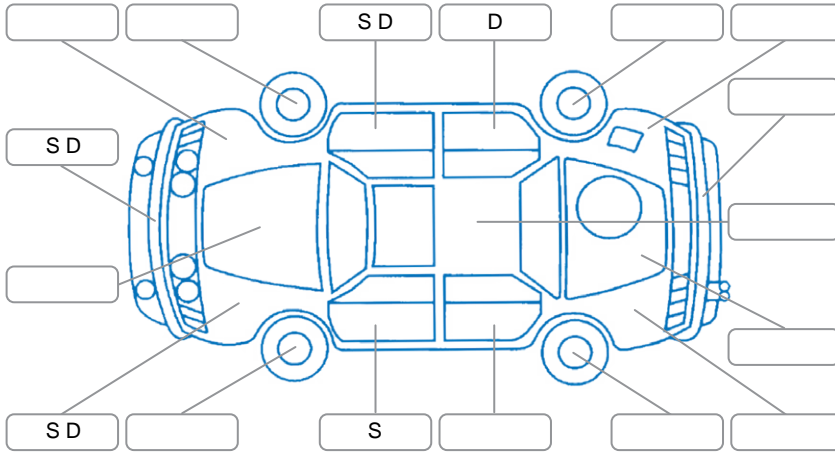

Key

S = Scratch R = Rust C = Crack * = Decals W = Significant scuffs
 D = Dent PT = Paint defect P = Pin dent SC = Stone Chips

Note: some defects and blemishes may not be displayed in the diagram

Body Inspection Comments

LF hub cap mis.
 RF door seal torn.

Conditions During Body Inspection

Dry

Under Carriage and Under Bonnet Inspection Comments

4Wheel drive.

Interior Comments

Seats:	Good
Carpets:	Good
Panels:	Average
Dashboard:	Good