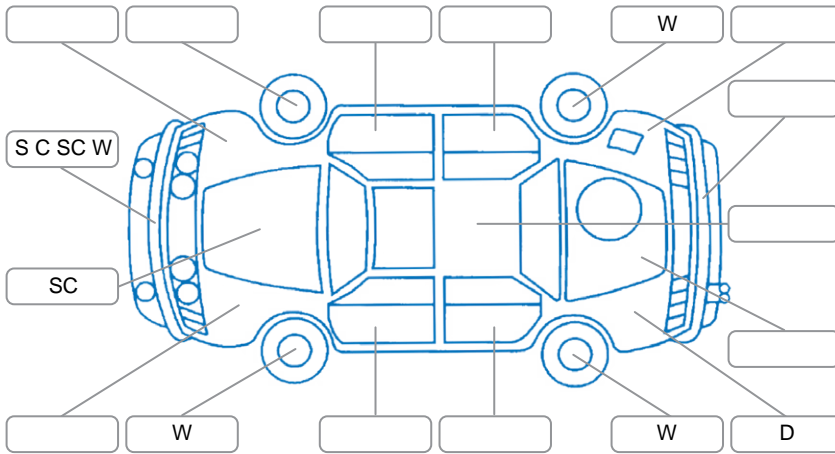

Report ID:	25,023,167	Version:	2
Created:	16 Mar 2026		

Make:	Subaru	Model:	WRX
Body Style:	Sedan	Year:	2016
Rego No.:	PDD252	Rego Expiry:	04 Apr 2026
WoF Expiry:	24 Jan 2027	Odometer:	183,932 Kms
Good No.:	25023167	VIN:	7AT0GF20X21018461
Next Service:	193,000km	Service History:	No

Key
 S = Scratch R = Rust C = Crack * = Decals W = Significant scuffs
 D = Dent PT = Paint defect P = Pin dent SC = Stone Chips

Note: some defects and blemishes may not be displayed in the diagram

Body Inspection Comments

Windscreen stone chips

Conditions During Body Inspection

Dry

Under Carriage and Under Bonnet Inspection Comments

Engine oil leaks
 4 wheel drive

Interior Comments

Seats:	Average
Carpets:	Average
Panels:	Average
Dashboard:	Average