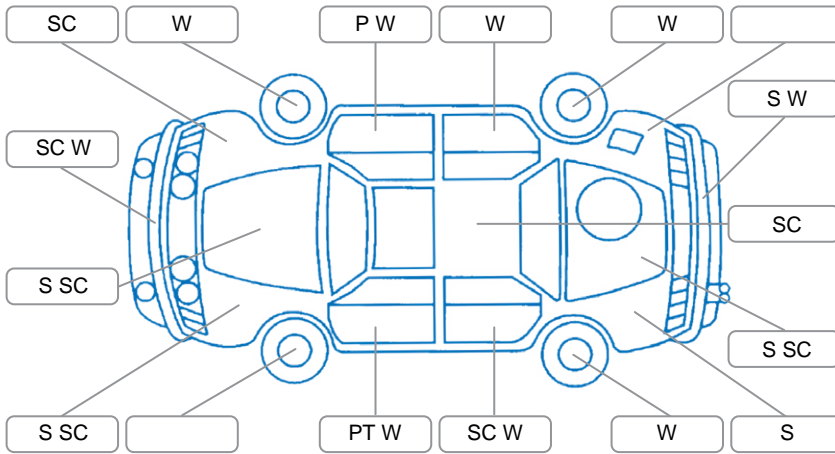

Report ID:	25,023,151	Version:	3
Created:	14 Apr 2026		

Make:	Ford	Model:	Endura
Body Style:	SUV	Year:	2020
Rego No.:	MSQ829	Rego Expiry:	23 Feb 2027
WoF Expiry:	25 Aug 2026	Odometer:	81,680 Kms
Good No.:	25023151	VIN:	2FMTK5JA3LBA01153
Next Service:	87,685km	Service History:	Yes

Key
 S = Scratch R = Rust C = Crack * = Decals W = Significant scuffs
 D = Dent PT = Paint defect P = Pin dent SC = Stone Chips

Note: some defects and blemishes may not be displayed in the diagram

Body Inspection Comments

Windscreen stone chips

Conditions During Body Inspection

Dry

Under Carriage and Under Bonnet Inspection Comments

4 wheel drive

Interior Comments

Seats:	Good
Carpets:	Good
Panels:	Good
Dashboard:	Good

General Comments