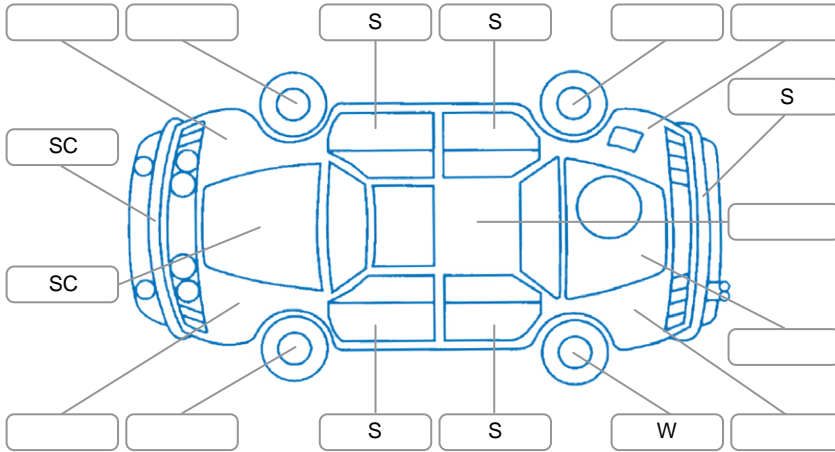

Key

S = Scratch R = Rust C = Crack * = Decals W = Significant scuffs
 D = Dent PT = Paint defect P = Pin dent SC = Stone Chips

Note: some defects and blemishes may not be displayed in the diagram

Body Inspection Comments

- Centre console lid crack.
- One key crack.
- LH door repeater lamp crack.

Conditions During Body Inspection: Dry

Under Carriage and Under Bonnet Inspection Comments

4Wheel drive.

Interior Comments

Seats:	Good
Carpets:	Good
Panels:	Average
Dashboard:	Good