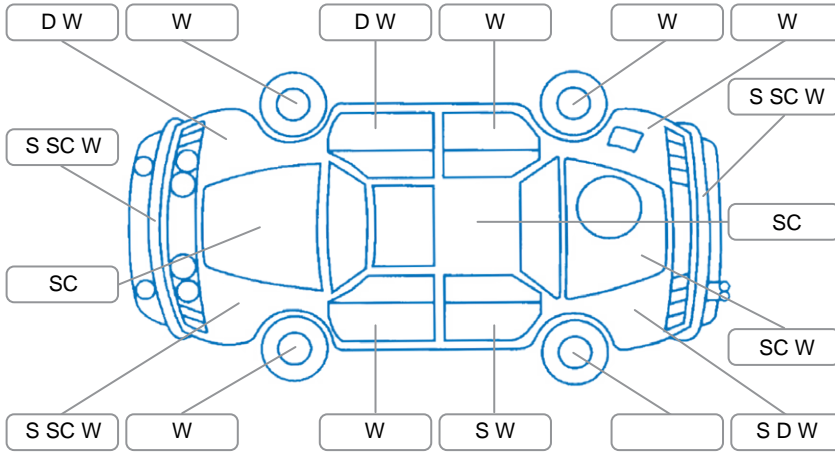

Report ID:	24,948,526	Version:	1
Created:	05 Mar 2026		

Make:	LDV	Model:	G10
Body Style:	Van	Year:	2022
Rego No.:	PAD987	Rego Expiry:	27 Jan 2027
WoF Expiry:	16 Feb 2027	Odometer:	67,141 Kms
Good No.:	24948526	VIN:	LSKG4GL15MA164936
Next Service:	70,000km	Service History:	No

Key

S = Scratch R = Rust C = Crack * = Decals W = Significant scuffs
 D = Dent PT = Paint defect P = Pin dent SC = Stone Chips

Note: some defects and blemishes may not be displayed in the diagram

Body Inspection Comments

- Windscreen stone chips
- Wooden tool box in rear
- Rear interior scuffs, scratches and stains

Conditions During Body Inspection: Dry

Under Carriage and Under Bonnet Inspection Comments

Rear wheel drive