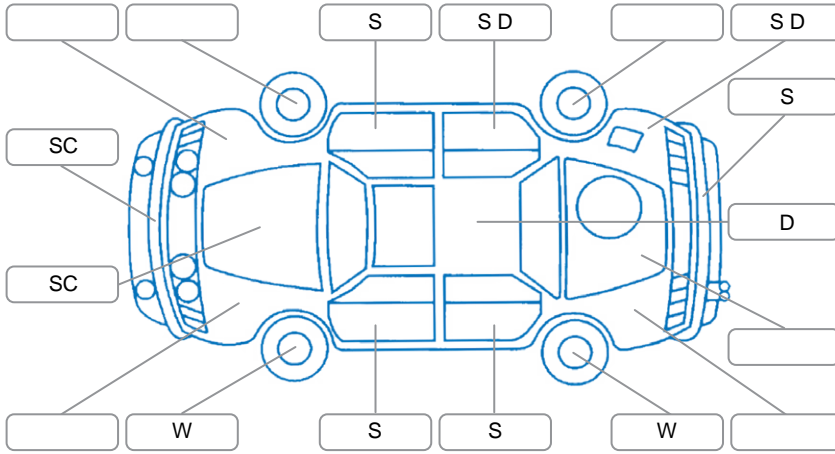

Key

S = Scratch R = Rust C = Crack * = Decals W = Significant scuffs
 D = Dent PT = Paint defect P = Pin dent SC = Stone Chips

Note: some defects and blemishes may not be displayed in the diagram

Body Inspection Comments

Conditions During Body Inspection: Dry

Under Carriage and Under Bonnet Inspection Comments

4Wheel drive.

Interior Comments

Seats:	Good
Carpets:	Good
Panels:	Good
Dashboard:	Good

General Comments

Road Conditions During Test Drive	Dry		
Engine Timing Mechanism	Timing Chain		
Evidence of Cam Belt Replacement	<input type="checkbox"/> Yes	<input type="checkbox"/> No	Kms
Inspected by:	Rajesh Mayan		
Published by:	Ben Nicholson		
Inspection Date:	23 Apr 2026		