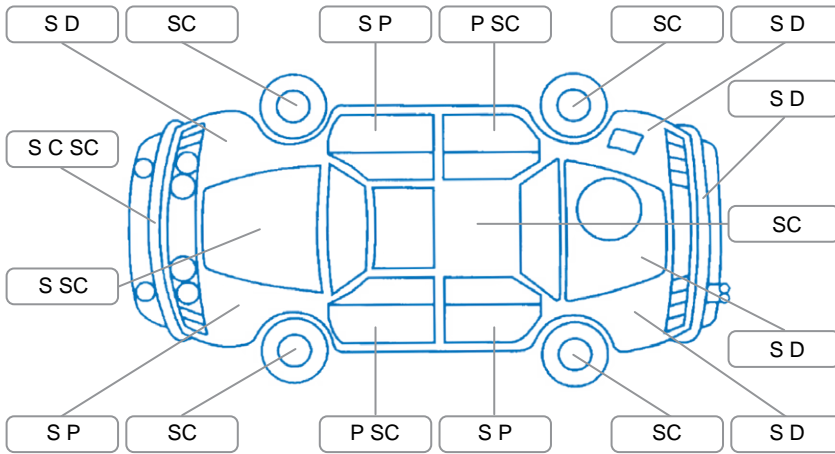

Report ID:	24,915,245	Version:	2
Created:	07 Jul 2026		

Make:	Toyota	Model:	Hilux
Body Style:	Utility	Year:	2006
Rego No.:	DFK982	Rego Expiry:	10 Sep 2026
WoF Expiry:	20 May 2027	Odometer:	297,215 Kms
Good No.:	24915245	VIN:	MR0EZ12G504002459
Next Service:	298000 Kms	Service History:	No

Key
 S = Scratch R = Rust C = Crack * = Decals W = Significant scuffs
 D = Dent PT = Paint defect P = Pin dent SC = Stone Chips

Note: some defects and blemishes may not be displayed in the diagram

Body Inspection Comments

Conditions During Body Inspection: Dry

Under Carriage and Under Bonnet Inspection Comments

Under body surface rust. Front lower cross member rusty.

Interior Comments

Seats:	Poor
Carpets:	Poor
Panels:	Poor
Dashboard:	Poor

General Comments

Drivers seat base has big hole. Both Tail Lights cracked. Tailgate faulty.

Road Conditions During Test Drive	Dry		
Engine Timing Mechanism	Cambelt		
Evidence of Cam Belt Replacement	<input checked="" type="checkbox"/> Yes	<input type="checkbox"/> No	150,000 Kms
Inspected by:	Chris McQuade		
Published by:	Chris McQuade		
Inspection Date:	06 Jul 2026		