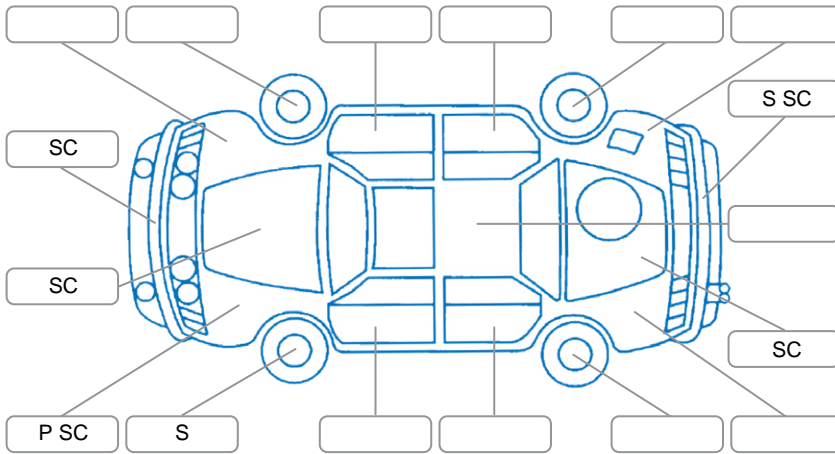

Report ID:	24,915,232	Version:	3
Created:	03 Jul 2026		

Make:	Ford	Model:	Everest
Body Style:	SUV	Year:	2020
Rego No.:	MYB725	Rego Expiry:	21 Sep 2026
WoF Expiry:	20 Jun 2027	Odometer:	105,739 Kms
Good No.:	24915232	VIN:	MNAAXXMAWAKP82545
Next Service:	120,000 Kms	Service History:	Yes

**Key**  
 S = Scratch    R = Rust    C = Crack    \* = Decals    W = Significant scuffs  
 D = Dent    PT = Paint defect    P = Pin dent    SC = Stone Chips

Note: some defects and blemishes may not be displayed in the diagram