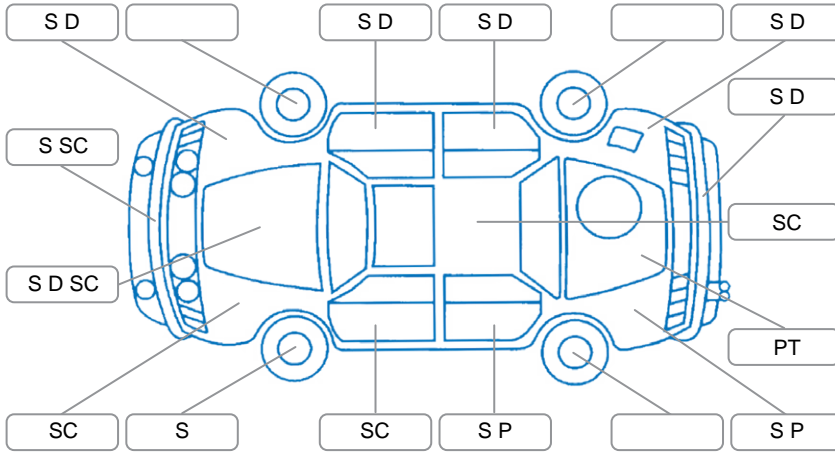

Report ID:	24,915,213	Version:	1
Created:	06 Jul 2026		

Make:	Holden	Model:	Cruze
Body Style:	Wagon	Year:	2014
Rego No.:	HLH554	Rego Expiry:	28 Aug 2026
WoF Expiry:	20 Aug 2026	Odometer:	194,142 Kms
Good No.:	24915213	VIN:	KL3JA35MJEK585695
Next Service:	207000 Kms	Service History:	No

Key
 S = Scratch R = Rust C = Crack * = Decals W = Significant scuffs
 D = Dent PT = Paint defect P = Pin dent SC = Stone Chips

Note: some defects and blemishes may not be displayed in the diagram

Body Inspection Comments

Boot right light cover missing.

Conditions During Body Inspection Dry

Under Carriage and Under Bonnet Inspection Comments

Oil leaks.

Interior Comments

Seats:	Average
Carpets:	Average
Panels:	Average
Dashboard:	Average