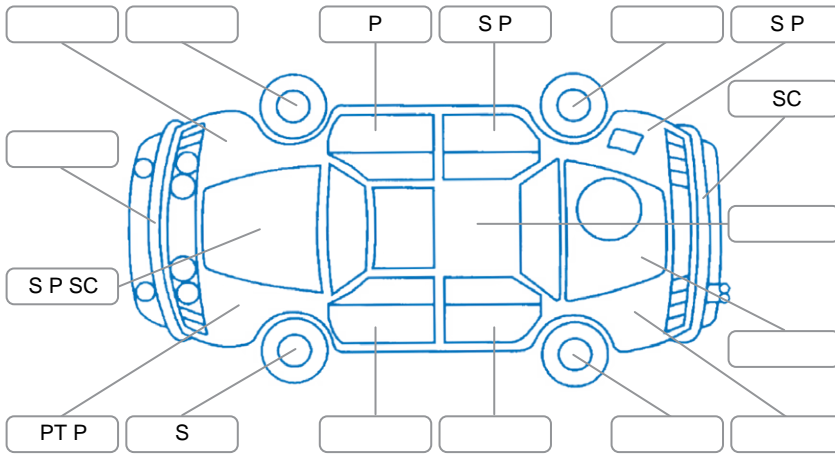

Report ID:	24,915,209	Version:	2
Created:	03 Jul 2026		

Make:	Mitsubishi	Model:	Eclipse Cross
Body Style:	SUV	Year:	2022
Rego No.:	PCZ357	Rego Expiry:	22 Mar 2027
WoF Expiry:	18 May 2027	Odometer:	46,989 Kms
Good No.:	24915209	VIN:	JMFXTGK1WNZ003544
Next Service:	55,457 Kms.	Service History:	Yes

Key
 S = Scratch R = Rust C = Crack * = Decals W = Significant scuffs
 D = Dent PT = Paint defect P = Pin dent SC = Stone Chips

Note: some defects and blemishes may not be displayed in the diagram

Body Inspection Comments

Right wing-mirror scratched.

Conditions During Body Inspection Dry

Under Carriage and Under Bonnet Inspection Comments

Interior Comments

Seats:	Average
Carpets:	Good
Panels:	Average
Dashboard:	Good

General Comments