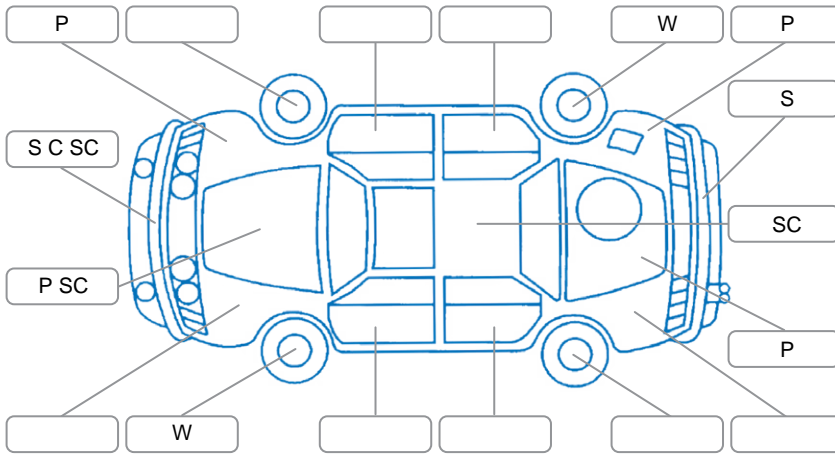

Report ID:	24,915,136	Version:	2
Created:	23 Jun 2026		

Make:	Mitsubishi	Model:	Eclipse Cross
Body Style:	SUV	Year:	2022
Rego No.:	NUM325	Rego Expiry:	23 Feb 2027
WoF Expiry:	23 Feb 2027	Odometer:	112,478 Kms
Good No.:	24915136	VIN:	JMFXDGL3WNZ001528
Next Service:	121478 Kms	Service History:	No

**Key**  
 S = Scratch    R = Rust    C = Crack    \* = Decals    W = Significant scuffs  
 D = Dent    PT = Paint defect    P = Pin dent    SC = Stone Chips

Note: some defects and blemishes may not be displayed in the diagram