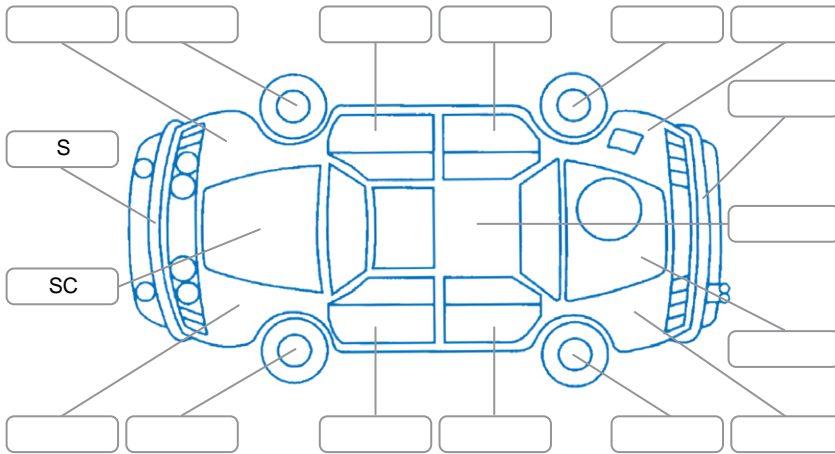

Report ID:	24,915,127	Version:	1
Created:	16 Jun 2026		

Make:	Toyota	Model:	Rav4
Body Style:	SUV	Year:	2021
Rego No.:	NMD651	Rego Expiry:	25 Nov 2026
WoF Expiry:	28 May 2027	Odometer:	71,714 Kms
Good No.:	24915127	VIN:	JTMBW3FV70D105932
Next Service:	86000 Kms	Service History:	Yes

Key
 S = Scratch R = Rust C = Crack * = Decals W = Significant scuffs
 D = Dent PT = Paint defect P = Pin dent SC = Stone Chips

Note: some defects and blemishes may not be displayed in the diagram

Body Inspection Comments