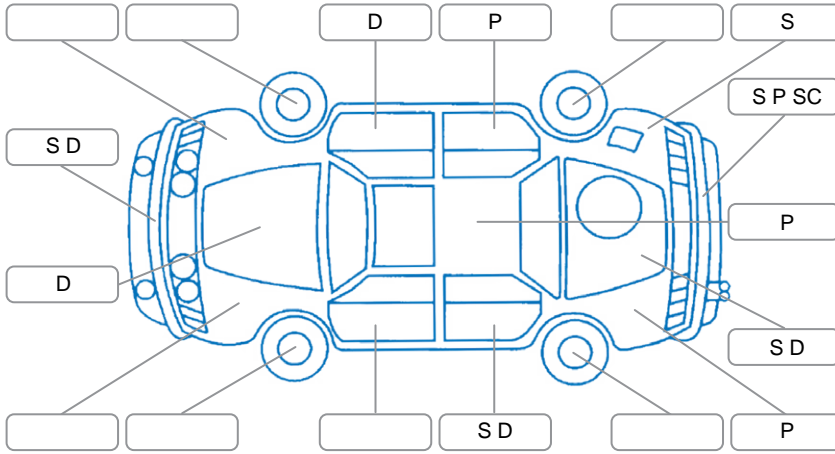

Key

S = Scratch R = Rust C = Crack * = Decals W = Significant scuffs
 D = Dent PT = Paint defect P = Pin dent SC = Stone Chips

Note: some defects and blemishes may not be displayed in the diagram

Body Inspection Comments

Left sill dented and scratched and right sill is just scratched.

Conditions During Body Inspection

Dry

Under Carriage and Under Bonnet Inspection Comments

Right outer CV boot split.

Interior Comments

Seats:	Average
Carpets:	Average
Panels:	Average
Dashboard:	Average

General Comments

2WD.
 Both rear door interior seals loose.
 Drivers seat base pad torn.
 Drivers sun visor has been written on in pen.

Road Conditions During Test Drive

Dry

Engine Timing Mechanism

Timing Chain