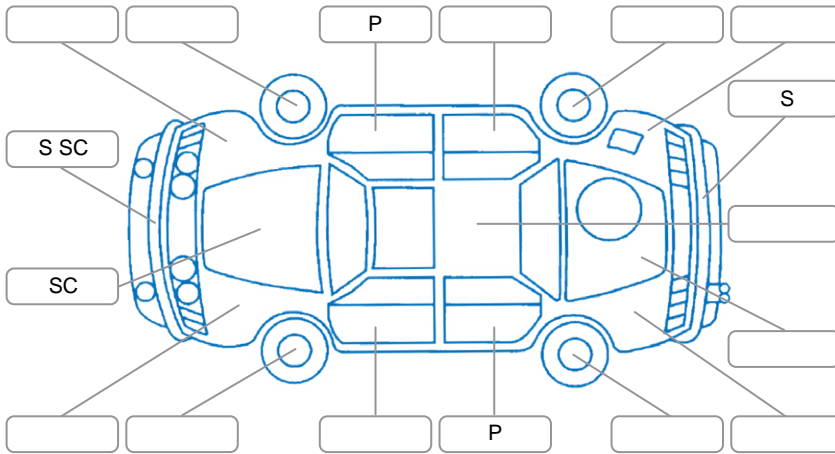

Key

S = Scratch R = Rust C = Crack * = Decals W = Significant scuffs
 D = Dent PT = Paint defect P = Pin dent SC = Stone Chips

Note: some defects and blemishes may not be displayed in the diagram

Body Inspection Comments

Conditions During Body Inspection

Dry

Under Carriage and Under Bonnet Inspection Comments

Interior Comments

Seats:	Good
Carpets:	Average
Panels:	Good
Dashboard:	Good

General Comments

2WD.

Road Conditions During Test Drive	Dry	
Engine Timing Mechanism	Timing Chain	
Evidence of Cam Belt Replacement	<input type="checkbox"/> Yes <input type="checkbox"/> No	Kms
Inspected by:	Flynn Burdon	
Published by:	Malcolm Thomas	
Inspection Date:	12 Jun 2026	