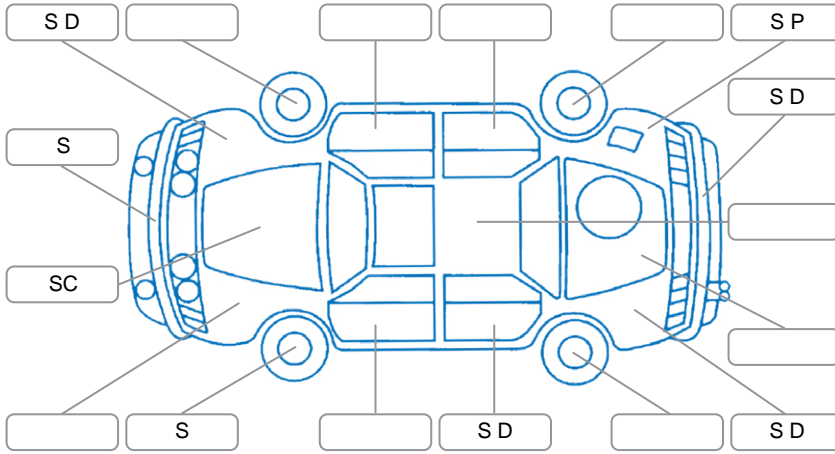

Key

S = Scratch R = Rust C = Crack * = Decals W = Significant scuffs
 D = Dent PT = Paint defect P = Pin dent SC = Stone Chips

Note: some defects and blemishes may not be displayed in the diagram

Body Inspection Comments

Conditions During Body Inspection: Dry

Under Carriage and Under Bonnet Inspection Comments

Interior Comments

Seats:	Average
Carpets:	Average
Panels:	Average
Dashboard:	Average

General Comments

Left rear quarter window smashed. Centre Console pocket lid not shutting.