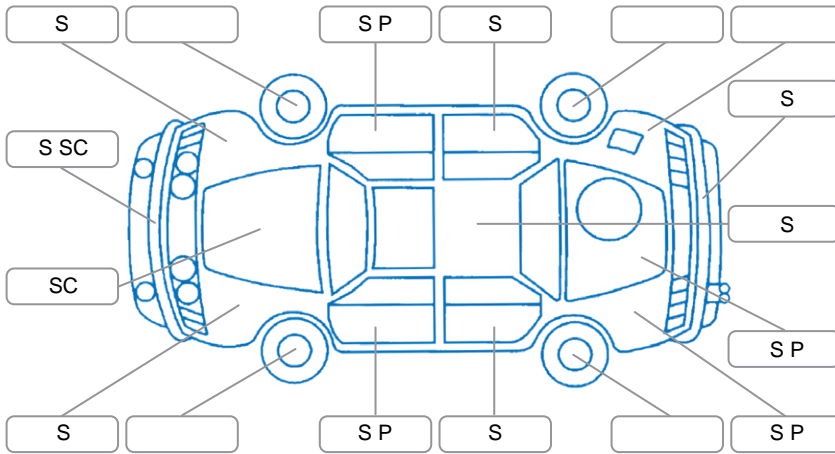

Report ID:	24,915,025	Version:	1
Created:	08 Jun 2026		

Make:	Mitsubishi	Model:	Triton
Body Style:	Utility	Year:	2021
Rego No.:	NTM399	Rego Expiry:	19 Sep 2026
WoF Expiry:	20 Dec 2026	Odometer:	87,660 Kms
Good No.:	24915025	VIN:	MMAJLKK10NH006969
Next Service:	Overdue.	Service History:	No

Key

S = Scratch R = Rust C = Crack * = Decals W = Significant scuffs
 D = Dent PT = Paint defect P = Pin dent SC = Stone Chips

Note: some defects and blemishes may not be displayed in the diagram

Body Inspection Comments

High stop light loose.
 Front left tyre outside edge worn.
 Most panels have visible swirling scuff marks.

Conditions During Body Inspection Dry

Under Carriage and Under Bonnet Inspection Comments

Minor weep from both steering rack boots.

Interior Comments

Seats:	Average
Carpets:	Average
Panels:	Average
Dashboard:	Average

General Comments

2WD.
 Right front seat base pad torn.
 Right front interior door seal torn.

Road Conditions During Test Drive	Dry		
Engine Timing Mechanism	Timing Chain		
Evidence of Cam Belt Replacement	<input type="checkbox"/> Yes	<input type="checkbox"/> No	Kms
Inspected by:	Flynn Burdon		
Published by:	Malcolm Thomas		
Inspection Date:	08 Jun 2026		