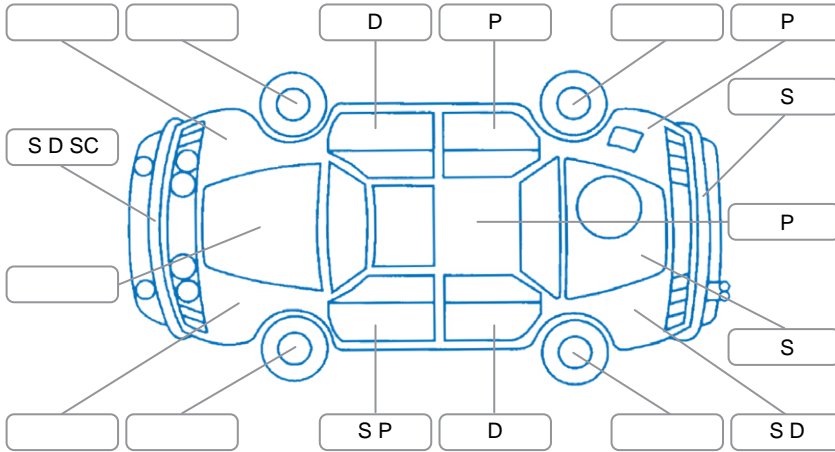

Key

S = Scratch R = Rust C = Crack * = Decals W = Significant scuffs
 D = Dent PT = Paint defect P = Pin dent SC = Stone Chips

Note: some defects and blemishes may not be displayed in the diagram

Body Inspection Comments

Small panel in front of left rear wheel missing.
 Right rear mud flap missing.

Conditions During Body Inspection

Dry

Under Carriage and Under Bonnet Inspection Comments

Right outer CV boot split.

Interior Comments