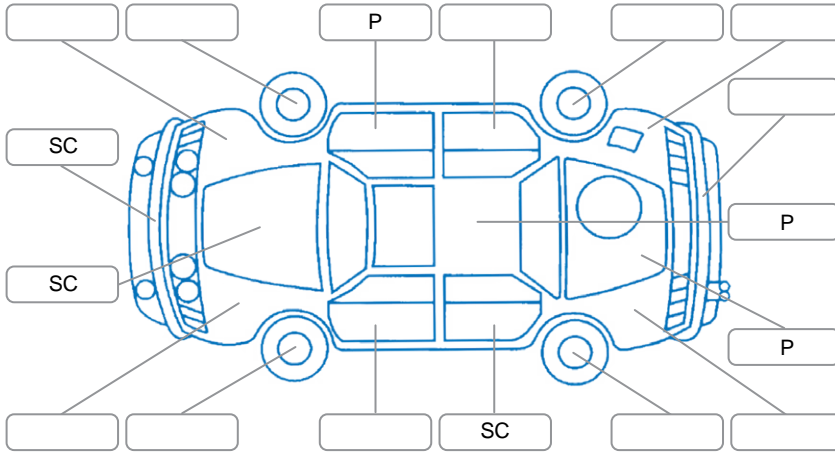

Report ID:	24,915,002	Version:	3
Created:	26 Jun 2026		

Make:	Mazda	Model:	Bt-50
Body Style:	Utility	Year:	2019
Rego No.:	MPT221	Rego Expiry:	18 Sep 2026
WoF Expiry:	05 Jan 2027	Odometer:	34,853 Kms
Good No.:	24915002	VIN:	MMOUR0YG100037669
Next Service:	42900 Kms	Service History:	Yes

**Key**

S = Scratch    R = Rust    C = Crack    \* = Decals    W = Significant scuffs  
 D = Dent    PT = Paint defect    P = Pin dent    SC = Stone Chips

Note: some defects and blemishes may not be displayed in the diagram

**Body Inspection Comments**

- Right interior sill scratched
- Rear bumper pushed in

Conditions During Body Inspection    Wet

**Under Carriage and Under Bonnet Inspection Comments**

**Interior Comments**

Seats:	Average
Carpets:	Average
Panels:	Average
Dashboard:	Average