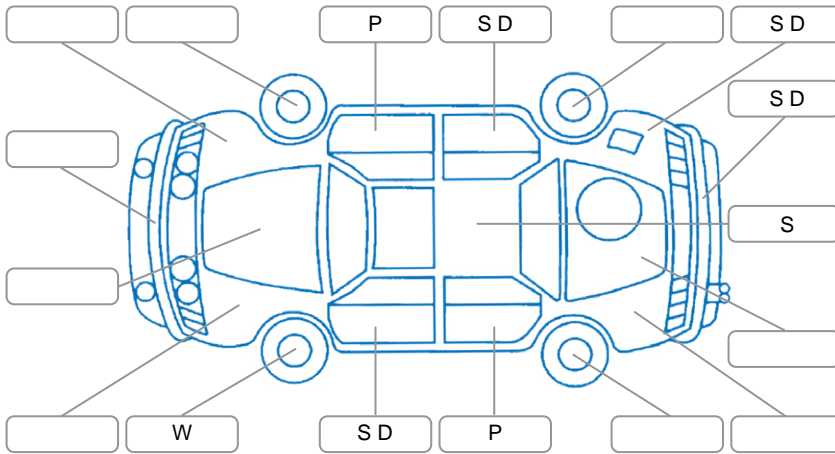

Report ID:	24,914,995	Version:	1
Created:	08 Jun 2026		

Make:	Renault	Model:	Kangoo
Body Style:	Van	Year:	2020
Rego No.:	MTQ297	Rego Expiry:	17 Sep 2026
WoF Expiry:	10 Apr 2027	Odometer:	22,645 Kms
Good No.:	24914995	VIN:	VF1FWT2H364086097
Next Service:	37,000 Kms	Service History:	No

Key
 S = Scratch R = Rust C = Crack * = Decals W = Significant scuffs
 D = Dent PT = Paint defect P = Pin dent SC = Stone Chips

Note: some defects and blemishes may not be displayed in the diagram

Body Inspection Comments

Conditions During Body Inspection: Dry Wet

Under Carriage and Under Bonnet Inspection Comments

Interior Comments

Seats:	Average
Carpets:	Average
Panels:	Average
Dashboard:	Average

General Comments

Interior rear floor is damaged.
 Trim on inside of rear boot doors damaged.
 Front drivers seat back trim, torn.
 Left front seat belt worn.