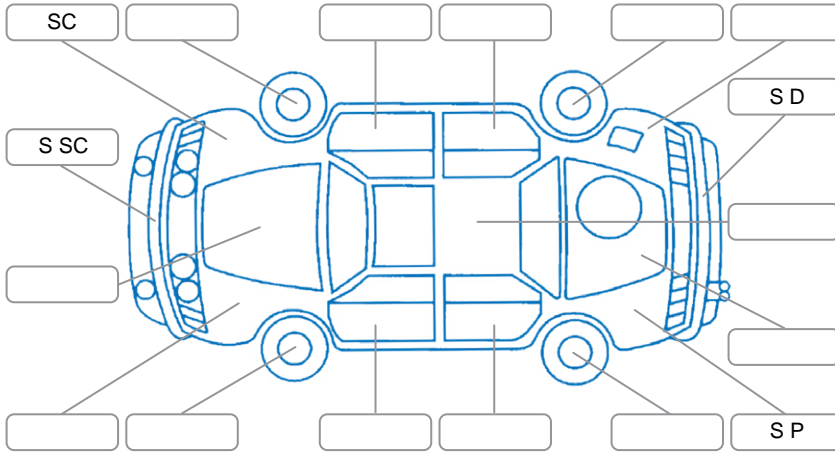

Key
 S = Scratch R = Rust C = Crack * = Decals W = Significant scuffs
 D = Dent PT = Paint defect P = Pin dent SC = Stone Chips

Note: some defects and blemishes may not be displayed in the diagram

Body Inspection Comments

Left running board dented/scratched.

Conditions During Body Inspection Dry

Under Carriage and Under Bonnet Inspection Comments

Interior Comments

Seats:	Average
Carpets:	Average
Panels:	Average
Dashboard:	Average