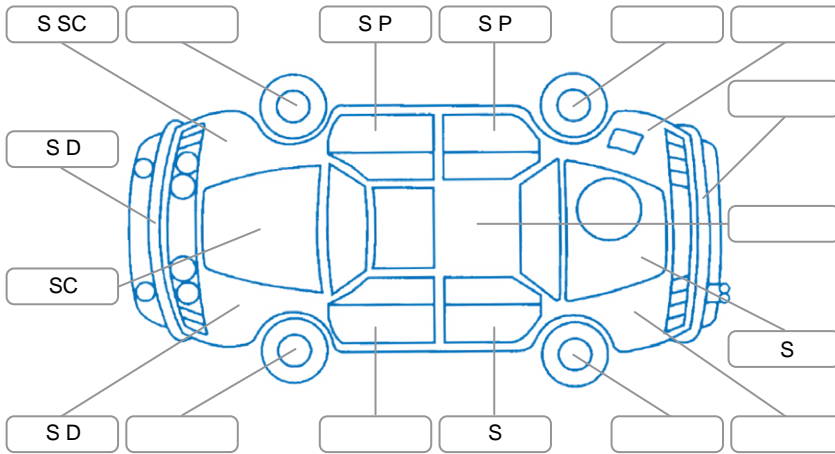

Report ID:	24,914,976	Version:	5
Created:	15 Jun 2026		

Make:	Ford	Model:	Ranger
Body Style:	Utility	Year:	2021
Rego No.:	NMF859	Rego Expiry:	18 Aug 2026
WoF Expiry:	15 Jun 2027	Odometer:	91,511 Kms
Good No.:	24914976	VIN:	MNAUMFF50MW138837
Next Service:	106,500 Kms	Service History:	Yes

Key
 S = Scratch R = Rust C = Crack * = Decals W = Significant scuffs
 D = Dent PT = Paint defect P = Pin dent SC = Stone Chips

Note: some defects and blemishes may not be displayed in the diagram

Body Inspection Comments

Missing caps on rear bull bar.

Conditions During Body Inspection: Dry

Under Carriage and Under Bonnet Inspection Comments

Interior Comments

Seats:	Average
Carpets:	Average
Panels:	Average
Dashboard:	Average

General Comments

Left rear door seal torn.

Road Conditions During Test Drive	Dry		
Engine Timing Mechanism	Timing Chain		
Evidence of Cam Belt Replacement	<input type="checkbox"/> Yes	<input type="checkbox"/> No	Kms
Inspected by:	Kees Gould		
Published by:	Jason Bucksey		
Inspection Date:	03 Jun 2026		