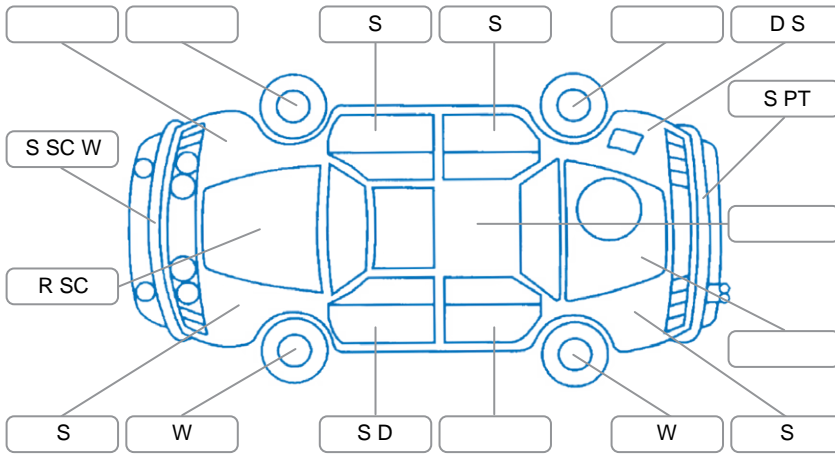

Report ID:	24,914,821	Version:	3
Created:	21 May 2026		

Make:	Nissan	Model:	Latio
Body Style:	Sedan	Year:	2013
Rego No.:	LDR352	Rego Expiry:	06 May 2026
WoF Expiry:	12 Dec 2026	Odometer:	210,179 Kms
Good No.:	24914821	VIN:	7AT0DH90X18010898
Next Service:	unknown	Service History:	No

Key
 S = Scratch R = Rust C = Crack * = Decals W = Significant scuffs
 D = Dent PT = Paint defect P = Pin dent SC = Stone Chips

Note: some defects and blemishes may not be displayed in the diagram

Body Inspection Comments